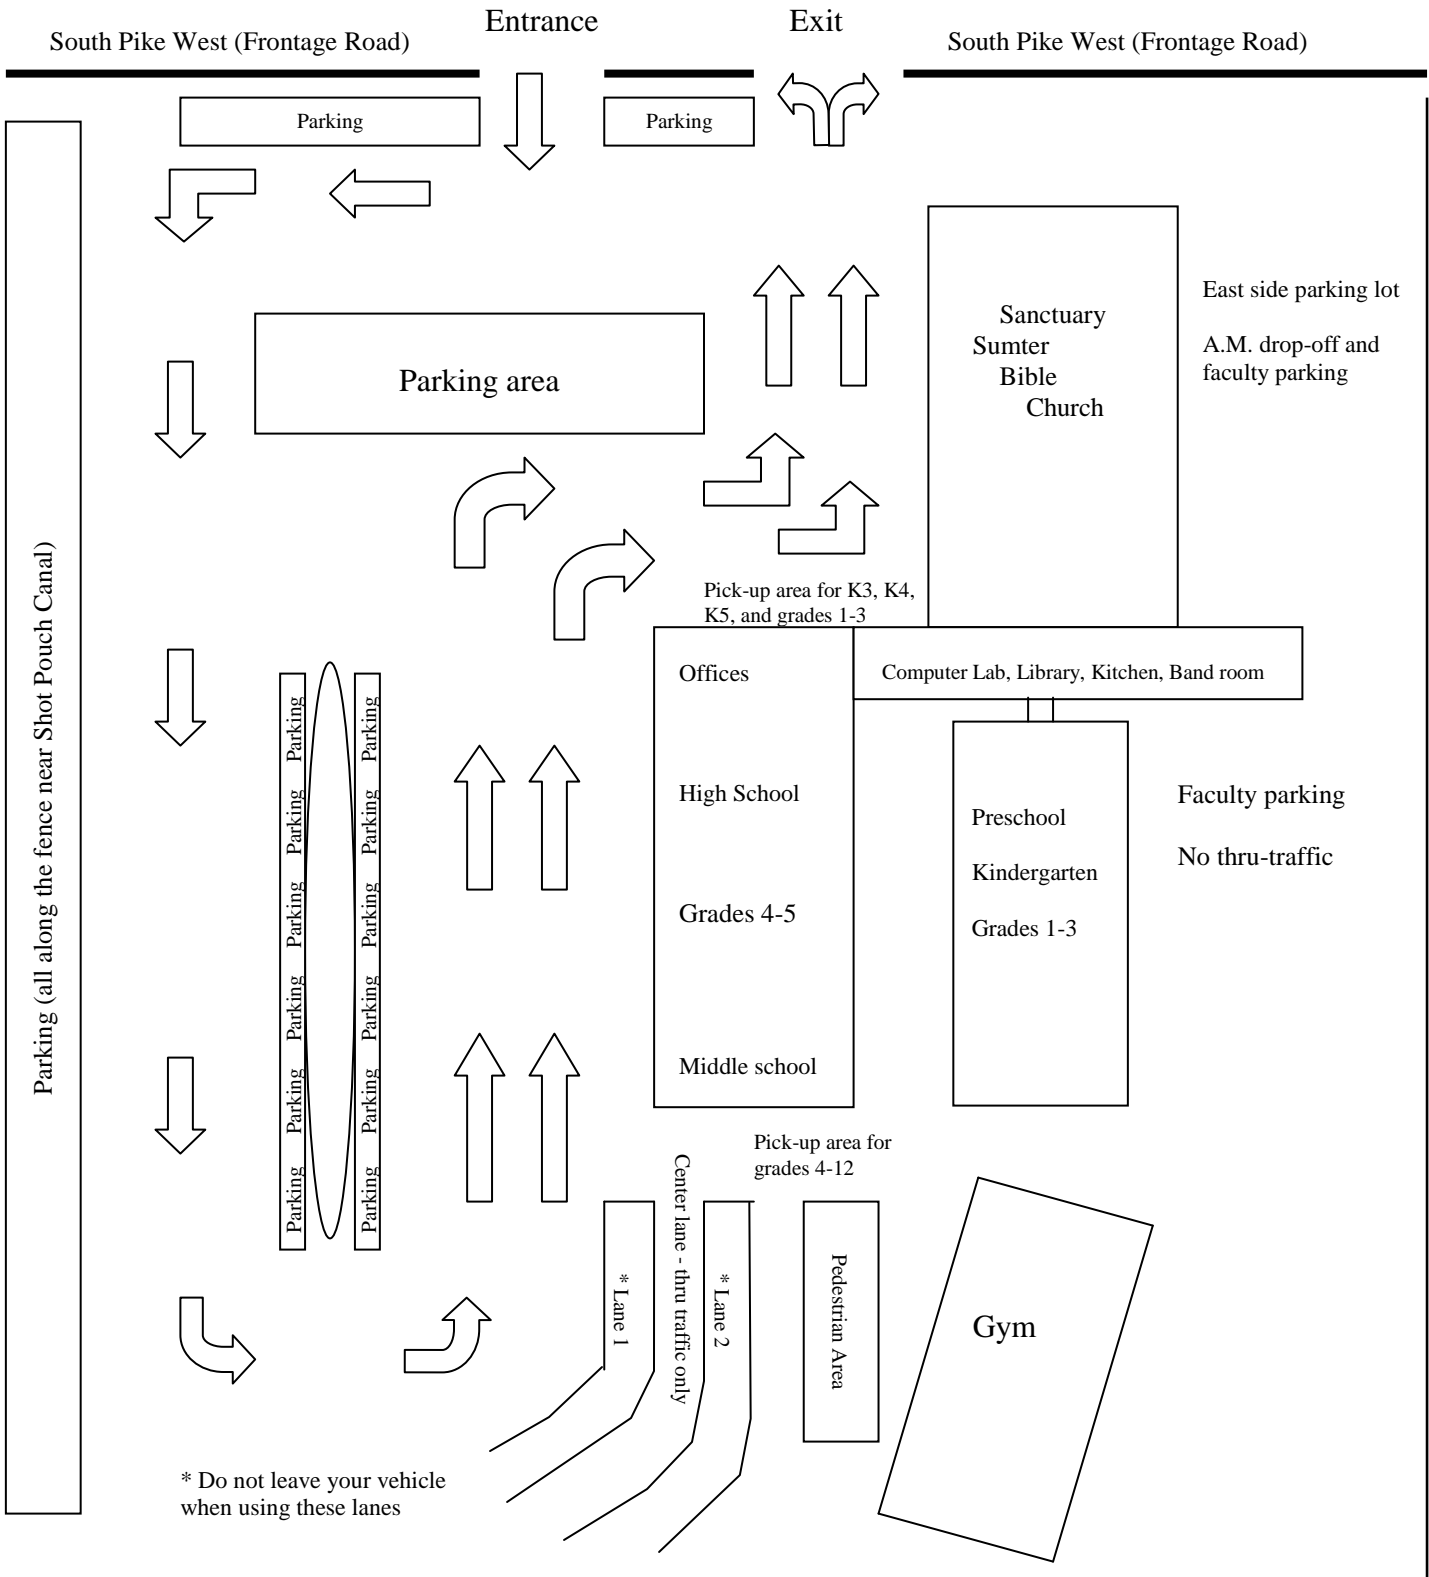

TRAFFIC FLOW AND PARKING FOR PICK-UP AND DROP-OFF OF STUDENTS

SUMTER CHRISTIAN SCHOOL

* Do not leave your vehicle when using these lanes